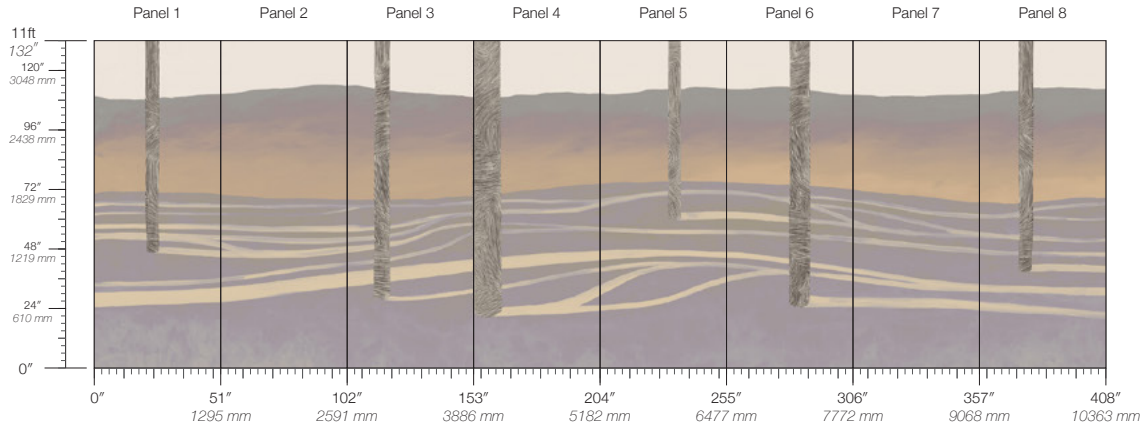

Sylvan Penumbra

Suitable for residential and commercial projects

COLOR

Penumbra

STOCK

Made to order

REPEAT

Non-repeating

CONTACT

sales@calicowallpaper.com
+1 718 243 1705
57 Lispenard Street
New York, NY 10013 USA

ITEM

5505

MINIMUM

1 panel

LEAD TIME

4 weeks to print

CONTENT

Type II Vinyl

MAINTENANCE

Water-based cleanser

ORIGIN

USA

DISCLAIMER

Panel maps represent mural artwork only. Reference the physical sample for color and texture.

PANEL WIDTH

51" / 1295 mm trimmed

FLAMMABILITY

ASTM E84 Adhered Class A

DETAILS

Custom options available

PANEL HEIGHT

132" / 3353 mm standard
192" / 4877 mm extended

ENVIRONMENTAL

Recycled Content, Phthalate Free
Low VOC, HPD Available

PRICE

Available upon request