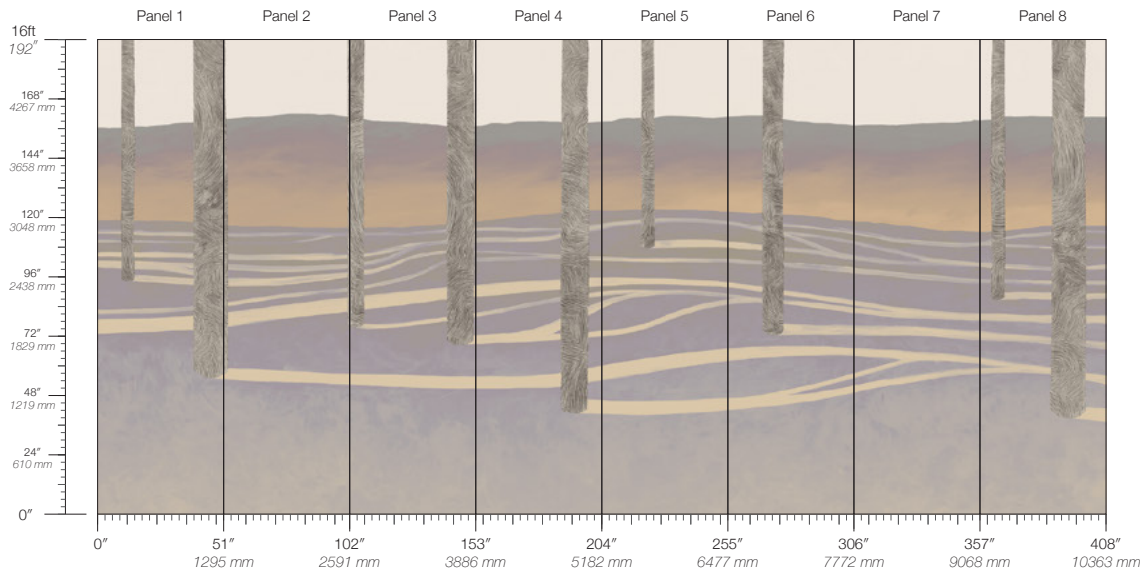

Sylvan Penumbra

Suitable for residential and commercial projects

COLOR

Penumbra

STOCK

Made to order

REPEAT

Non-repeating

CONTACT

sales@calicowallpaper.com
+1 718 243 1705
57 Lispenard Street
New York, NY 10013 USA

ITEM

5505

MINIMUM

1 panel

LEAD TIME

4 weeks to print

CONTENT

Type II Vinyl

MAINTENANCE

Water-based cleanser

ORIGIN

USA

DISCLAIMER

Panel maps represent mural artwork only. Reference the physical sample for color and texture.

PANEL WIDTH

51" / 1295 mm trimmed

FLAMMABILITY

ASTM E84 Adhered Class A

DETAILS

Custom options available

PANEL HEIGHT

132" / 3353 mm standard
192" / 4877 mm extended

ENVIRONMENTAL

Recycled Content, Phthalate Free
Low VOC, HPD Available

PRICE

Available upon request